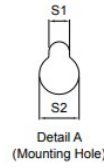

## MODEL

VFD2000CP43A-21  
 VFD2200CP43A-21  
 VFD2500CP43A-21  
 VFD2800CP43A-21  
 VFD2500CP63A-21  
 VFD3150CP63A-21

Frame		W	H	D	W1	H1	H2	H3	S1	S2	S3	Ø1	Ø2	Ø3
G2	mm	500.0	1240.2	397.0	440.0	1000.0	963.0	913.6	13.0	26.5	27.0	22.0	34.0	117.5
	inch	19.69	48.83	15.63	217.32	39.37	37.91	35.97	0.51	1.04	1.06	0.87	1.34	4.63